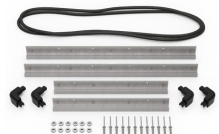

MATERIALS

Body	Injection Molded HPX™ high performance resin
Latch	Valox - Polybutylene Terephthalate (PBT)
Latch (Alt)	Xenoy - Polyester/Polycarbonate blend
O-Ring	EPDM
Pins	Stainless Steel
Pins (Alt)	Aluminum
Foam	1.3/1.35 polyester
Purge Body	Valox - Polybutylene Terephthalate (PBT)
Purge Body (Alt)	Xenoy - Polyester/Polycarbonate blend
Purge Vent	Gortex membrane

CERTIFICATIONS

IP67

OTHER

Master Pack	2
Military	yes

ACCESSORIES

iM26XX-LIDORG
Lid Organizer

iM2600-FOAM
5 pc. Replacement Foam Set

iM2600-DIV
Padded Divider Set

iM-STRAP-S-VER2
Padded Shoulder Strap

iM-LIDSTAY
Lid Stay

iM2600-M4-BEZE-L
Lid Bezel Kit (Metric)

iM2600-MBEZ-B
Base Bezel Kit (Metric)

iM26XX-UTILITYORG
Utility Organizer

iM2600-TREK
TrekPak Case Divider Kit