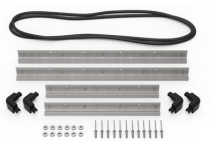

MATERIALS

Body	Injection Molded HPX™ high performance resin
Latch	Valox - Polybutylene Terephthalate (PBT)
Latch (Alt)	Xenoy - Polyester/Polycarbonate blend
O-Ring	EPDM
Pins	Stainless Steel
Pins (Alt)	Aluminum
Foam	1.3/1.35 polyester
Purge Body	Valox - Polybutylene Terephthalate (PBT)
Purge Body (Alt)	Xenoy - Polyester/Polycarbonate blend
Purge Vent	Gortex membrane

iM-LIDSTAY
Lid Stay

iM26XX-UTILITYORG
Utility Organizer

iM2620-TREK
TrekPak Case Divider Kit

iM2620TPDIV
Extra TrekPak Dividers

1506TSA
TSA Lock

1500D
Desiccant Silica Gel

iM2620-M4-BEZEL-L
Lid Bezel Kit (Metric)