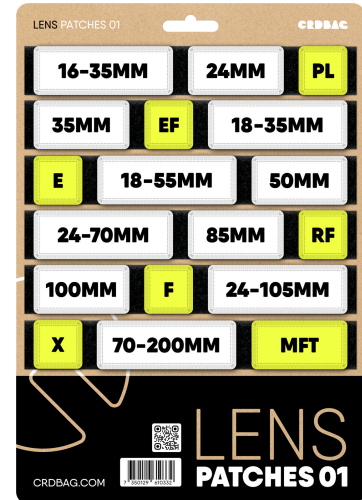

CRD_ACC_030

CRDBAG

Patch Lenses 01

A set of 18 lens-focused Velcro hook patches, thoughtfully crafted for use with the CRDPOUCH MKII, Fused Mini, Brick, and Y-Wrap, ensuring seamless compatibility with your gear.

11 x Embroidered Lens Patches 7 x Yellow Mount Patches The Lens Patches 01 are designed to make lens identification and organization effortless. Featuring premium-quality embroidery and a secure attachment system, these patches are a dependable tool for photographers and videographers who demand precision and efficiency.

- Professional-grade embroidery
- Secure Velcro attachment
- Clear labeling and color-coding
- Variety of labeled patches
- Quick gear access
- Compatible with CRDPOUCH MKII, Fused Mini, Brick, and Y-Wrap
- Durable design
- Workflow efficiency