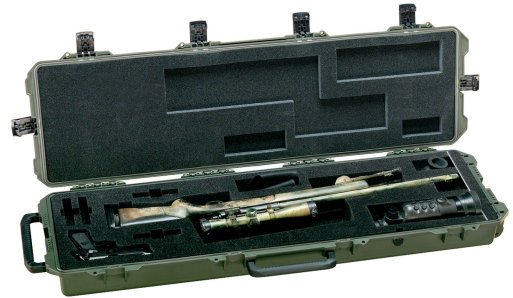

## Mobile Armory™

Rifle Case

- Six Press & Pull Latches
- Two Double-layered, Soft-grip Handles
- Two Padlockable Hasps
- In-line Wheels
- Vortex™ Valve
- Powerful Hinges
- Lightweight Strong HPX™ Resin
- Watertight
- Peli's limited lifetime guarantee\*
- \*Where applicable by law

### DIMENSIONS

<b>Interior (LxWxD)</b>	50.50 x 14.00" x 6.00 (128.3 x 35.6 x 15.2 cm)
<b>Exterior (LxWxD)</b>	53.80 x 16.50" x 6.70 (136.7 x 41.9 x 17 cm)
<b>Lid Depth</b>	2.00" (5.1 cm)
<b>Bottom Depth</b>	4.00" (10.2 cm)
<b>Total Depth</b>	6" (15.2 cm)
<b>Int Volume</b>	2.45 ft <sup>3</sup> (0.069 m <sup>3</sup> )

### MATERIALS

<b>Body</b>	Injection Molded HPX™ high performance resin
<b>Latch</b>	Valox - Polybutylene Terephthalate (PBT)
<b>Latch (Alt)</b>	Xenoy - Polyester/Polycarbonate blend
<b>O-Ring</b>	Silicone Sponge
<b>Pins</b>	Stainless Steel
<b>Foam</b>	1.3/1.35 polyester
<b>Purge Body</b>	Valox - Polybutylene Terephthalate (PBT)
<b>Purge Body (Alt)</b>	Xenoy - Polyester/Polycarbonate blend
<b>Purge Vent</b>	Gortex membrane