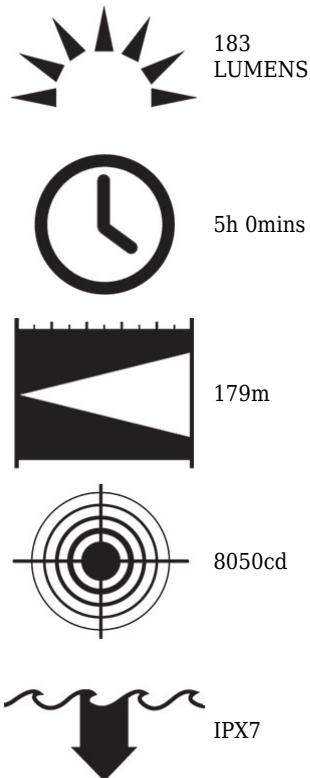

Light Modes

On / Off

CERTIFICATIONS

Class I, Division 2
Class II, Division 2

OTHER

Submersible   yes
Minimum Pack   1
Military   yes
Package Code   C

FL1 STANDARD   HIGH

ACCESSORIES

8056F
12v Plug-in for Fast Charger

Peli

c/ Provença, 388, Planta 7 • Barcelona, Spain 08025 • Phone: +34 934 674 999

info@peli.com • www.peli.com