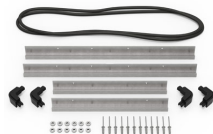

MATERIALS

Body	Injection Molded HPX™ high performance resin
Latch	Valox - Polybutylene Terephthalate (PBT)
Latch (Alt)	Xenoy - Polyester/Polycarbonate blend
O-Ring	EPDM
Pins	Stainless Steel
Pins (Alt)	Aluminum
Foam	1.3/1.35 polyester
Purge Body	Valox - Polybutylene Terephthalate (PBT)
Purge Body (Alt)	Xenoy - Polyester/Polycarbonate blend
Purge Vent	Gortex membrane

CERTIFICATIONS

IP67

OTHER

Master Pack	2
Military	yes

ACCESSORIES

iM26XX-LIDORG
Lid Organizer

iM2600-FOAM
5 pc. Replacement Foam Set

iM2600-DIV
Padded Divider Set

iM-STRAP-S-VER2
Padded Shoulder Strap

iM-LIDSTAY
Lid Stay

iM2600-M4-BEZEL-L
Lid Bezel Kit (Metric)

iM2600-MBEZ-B
Base Bezel Kit (Metric)

iM26XX-UTILITYORG
Utility Organizer

iM2600-TREK
TrekPak Case Divider Kit