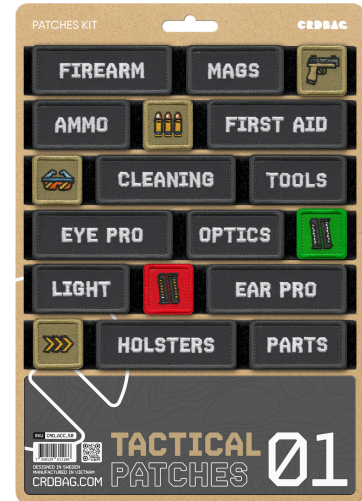

CRD_ACC_050

CRDBAG

Tactical Pouches 01

Tactical Patches 01 are built to streamline gear identification and improve organization in the field. Made with professional-grade embroidery and a secure hook-and-loop backing, these patches are reliable even in tough environments.

Each patch features clear labeling and color-coded designs, helping you keep gear organized and easy to find. Whether you're on an outdoor expedition, a hunting trip, or in a tactical setting, these patches support efficient, hassle-free workflows.

Designed to work with the CRDPOUCH MKII, Fused Mini, Brick, and Y-Wrap, Tactical Patches 01 are a practical addition to any organized setup.

Dimensions:

80 x 28 mm (3.15" x 1.10")

55 x 28 mm (2.17" x 1.10")

28 x 28 mm (1.10" x 1.10")

- Included patches:
 - FIREARM
 - MAGS
 - GUN ICON
 - AMMO
 - AMMO ICON
 - FIRST AID
 - GLASSED ICON
 - CLEANING
 - TOOLS
 - EYE PRO
 - OPTICS
 - AMMO GREEN ICON
 - LIGHT
 - AMMO RED ICON
 - EAR PRO
 - ARROW ICON
 - HOLSTERS
 - PARTS