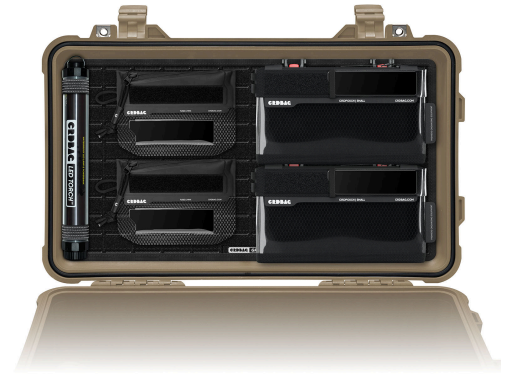

CRD_BUN_062

CRDBAG

Grid-Lid Carry-On Bundle

Maximize the potential of your carry-on hard case with the Grid-Lid Bundle 01, the ultimate lid organizer designed for professionals. By utilizing the often-overlooked lid space, this bundle transforms your case into an efficient, modular storage solution that adapts to your needs.

This open-standard lid organizer is future-proof, allowing you to invest in a customizable system without locking yourself into proprietary limitations. Ideal for professionals in film, photography, and technical fields, the Grid-Lid Bundle 01 ensures your gear stays organized, accessible, and secure.

Designed for:

Peli: 1510 Protector , 1535 Air, Vault V525

Compatible with:

Peli: 1750 Protector Long Case, 1755 Air, Vault V800

What's Included

- 2 x CRDBAG Fused Mini
- 2 x CRDPOUCH Organizer Bag Small
- 2 x Maglock MOLLE 2-Pack
- 1 x Grid-Lid Carry-On
- 1 x LED Torch
- 1 x Grid-Lid Light Lock

Invest in the Hard Case Lid Organizer Bundle for a smarter, more adaptable way to manage your gear. Revolutionize your storage while keeping your setup ready for anything.

- Compatible with popular carry-on hard cases
- GRID-LID base with MOLLE and Hook and Loop compatibility
- CRDPOUCH MKII and Fused Mini integration
- Maglock MOLLE for fast attachment/detachment
- Open-standard system for modular expansion
- Includes LED Torch with Light Lock for visibility