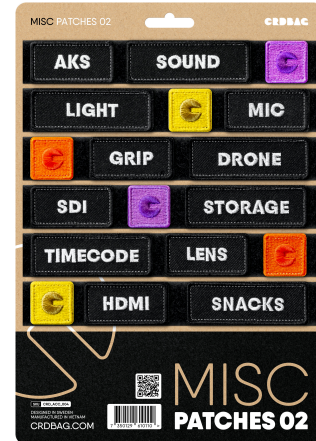

CRD_ACC_004

CRDBAG

Misc Patches 02

The Misc Patches 02 are crafted for seamless identification and efficient organization of your equipment. Featuring professional-grade embroidery and secure attachment, these patches are a dependable tool for professionals who demand reliability and functionality.

This set includes a variety of labeled patches designed to streamline workflows through color-coding and clear labeling. Save time and maintain an organized setup, ensuring quick access to the gear you need.

Perfectly compatible with the CRDPOUCH MKII, Fused Mini, Brick, and Y-Wrap, these patches are an essential addition to your organizational system.

Please note: Patch labels are written in English

Patches Dimensions:

80 x 28 mm (3.15" x 1.10")

55 x 28 mm (2.17" x 1.10")

28 x 28 mm (1.10" x 1.10")

- Included Patches
 - AKS
 - SOUND
 - LIGHT
 - MIC
 - GRIP
 - DRONE
 - SDI
 - STORAGE
 - TIMECODE
 - LENS
 - HDMI
 - SNACKS
 - 3 x ORANGE ICON
 - 3 x YELLOW ICON
 - 3 x PURPLE ICON