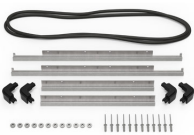

MATERIALS

Body	Injection Molded HPX™ high performance resin
Latch	Valox - Polybutylene Terephthalate (PBT)
Latch (Alt)	Xenoy - Polyester/Polycarbonate blend
O-Ring	EPDM
Pins	Stainless Steel
Pins (Alt)	Aluminum
Foam	1.3/1.35 polyester
Purge Body	Valox - Polybutylene Terephthalate (PBT)
Purge Body (Alt)	Xenoy - Polyester/Polycarbonate blend
Purge Vent	Gortex membrane

CERTIFICATIONS

IP67

OTHER

Master Pack	2
Military	yes

ACCESSORIES

iM26XX-LIDORG
Lid Organizer

iM2600-FOAM
5 pc. Replacement Foam Set

iM2600-DIV
Padded Divider Set

iM-STRAP-S-VER2
Padded Shoulder Strap

iM-LIDSTAY
Lid Stay

iM2600-M4-BEZEL-L
Lid Bezel Kit (Metric)

iM2600-MBEZ-B
Base Bezel Kit (Metric)

iM26XX-UTILITYORG
Utility Organizer

iM2600-TREK
TrekPak Case Divider Kit