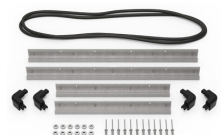

MATERIALS

Body	Injection Molded HPX™ high performance resin
Latch	Valox - Polybutylene Terephthalate (PBT)
Latch (Alt)	Xenoy - Polyester/Polycarbonate blend
O-Ring	EPDM
Pins	Stainless Steel
Pins (Alt)	Aluminum
Foam	1.3/1.35 polyester
Purge Body	Valox - Polybutylene Terephthalate (PBT)
Purge Body (Alt)	Xenoy - Polyester/Polycarbonate blend
Purge Vent	Gortex membrane

CERTIFICATIONS

IP67

OTHER

Master Pack	2
Military	yes

ACCESSORIES

iM26XX-LIDORG
Lid Organizer

iM2600-FOAM
5 pc. Replacement Foam Set

iM2600-DIV
Padded Divider Set

iM-STRAP-S-VER2
Padded Shoulder Strap

iM-LIDSTAY
Lid Stay

iM2600-M4-BEZEL-L
Lid Bezel Kit (Metric)

iM2600-MBEZ-B
Base Bezel Kit (Metric)

iM26XX-UTILITYORG
Utility Organizer

iM2600-TREK
TrekPak Case Divider Kit