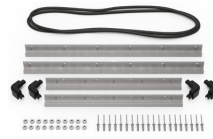

MATERIALS

Body	Injection Molded HPX™ high performance resin
Latch	Valox - Polybutylene Terephthalate (PBT)
Latch (Alt)	Xenoy - Polyester/Polycarbonate blend
O-Ring	EPDM
Pins	Stainless Steel
Pins (Alt)	Aluminum
Foam	1.3/1.35 polyester
Purge Body	Valox - Polybutylene Terephthalate (PBT)
Purge Body (Alt)	Xenoy - Polyester/Polycarbonate blend
Purge Vent	Gortex membrane

CERTIFICATIONS

IP67

OTHER

Extendable Handle	yes
Master Pack	1
Military	yes

ACCESSORIES

iM27XX-UTILITYORG
Utility Organizer

iM2720-FOAM
6 pc. Replacement Foam Set

iM-LIDSTAY
Lid Stay

iM2720-M4-BEZEL
Base Bezel Kit (Metric)

iM2720-M4-BEZEL-L
Lid Bezel Kit (Metric)

iM2720-TREK
TrekPak Case Divider Kit

1610TPDIV
Extra TrekPak Dividers

1506TSA
TSA Lock

1500D
Desiccant Silica Gel

iM2720TPDIV
Extra TrekPak Dividers