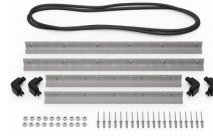

MATERIALS

Body	Injection Molded HPX™ high performance resin
Latch	Valox - Polybutylene Terephthalate (PBT)
Latch (Alt)	Xenoy - Polyester/Polycarbonate blend
O-Ring	EPDM
Pins	Stainless Steel
Pins (Alt)	Aluminum
Foam	1.3/1.35 polyester
Purge Body	Valox - Polybutylene Terephthalate (PBT)
Purge Body (Alt)	Xenoy - Polyester/Polycarbonate blend
Purge Vent	Gortex membrane

CERTIFICATIONS

IP67

OTHER

Extendable Handle	yes
Master Pack	1
Military	yes

ACCESSORIES

iM27XX-UTILITYORG
Utility Organizer

iM2720-FOAM
6 pc. Replacement Foam Set

iM-LIDSTAY
Lid Stay

iM2720-M4-BEZEL
Base Bezel Kit (Metric)

iM2720-M4-BEZEL-L
Lid Bezel Kit (Metric)

iM2720-TREK
TrekPak Case Divider Kit

1610TPDIV
Extra TrekPak Dividers

1506TSA
TSA Lock

1500D
Desiccant Silica Gel

iM2720TPDIV
Extra TrekPak Dividers