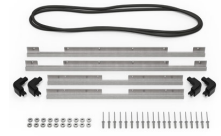

MATERIALS

Body	Injection Molded HPX™ high performance resin
Latch	Valox - Polybutylene Terephthalate (PBT)
Latch (Alt)	Xenoy - Polyester/Polycarbonate blend
O-Ring	EPDM
Pins	Stainless Steel
Pins (Alt)	Aluminum
Foam	1.3/1.35 polyester
Purge Body	Valox - Polybutylene Terephthalate (PBT)
Purge Body (Alt)	Xenoy - Polyester/Polycarbonate blend
Purge Vent	Gortex membrane

CERTIFICATIONS

IP67

OTHER

Extendable Handle	yes
Master Pack	1
Military	yes

ACCESSORIES

iM27XX-UTILITYORG
Utility Organizer

iM2720-FOAM
6 pc. Replacement Foam Set

iM-LIDSTAY
Lid Stay

iM2720-M4-BEZEL
Base Bezel Kit (Metric)

iM2720-M4-BEZEL-L
Lid Bezel Kit (Metric)

iM2720-TREK
TrekPak Case Divider Kit

1610TPDIV
Extra TrekPak Dividers

1506TSA
TSA Lock

1500D
Desiccant Silica Gel

iM2720TPDIV
Extra TrekPak Dividers