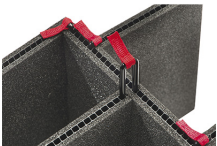

MATERIALS

Body	Injection Molded HPX™ high performance resin
Latch	Valox - Polybutylene Terephthalate (PBT)
Latch (Alt)	Xenoy - Polyester/Polycarbonate blend
O-Ring	EPDM
Pins	Stainless Steel
Pins (Alt)	Aluminum
Foam	1.3/1.35 polyester
Purge Body	Valox - Polybutylene Terephthalate (PBT)
Purge Body (Alt)	Xenoy - Polyester/Polycarbonate blend
Purge Vent	Gortex membrane

CERTIFICATIONS

IP67

OTHER

Extendable Handle	yes
Master Pack	1
Military	yes

ACCESSORIES

iM27XX-UTILITYORG
Utility Organizer

iM2720-FOAM
6 pc. Replacement Foam Set

iM-LIDSTAY
Lid Stay

iM2720-M4-BEZEL
Base Bezel Kit (Metric)

iM2720-M4-BEZEL-L
Lid Bezel Kit (Metric)

iM2720-TREK
TrekPak Case Divider Kit

1610TPDIV
Extra TrekPak Dividers

1506TSA
TSA Lock

1500D
Desiccant Silica Gel

iM2720TPDIV
Extra TrekPak Dividers