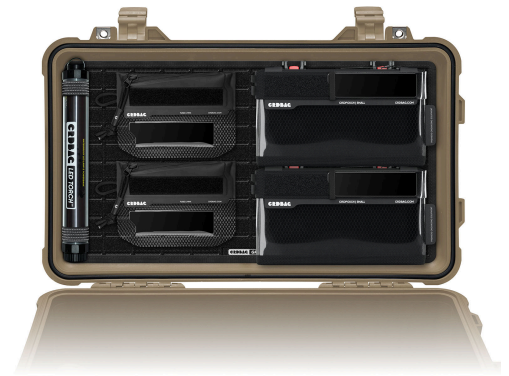

### CRDBAG

Grid-Lid Carry-On Bundle

Maximize the potential of your carry-on hard case with the Grid-Lid Bundle 01, the ultimate lid organizer designed for professionals. By utilizing the often-overlooked lid space, this bundle transforms your case into an efficient, modular storage solution that adapts to your needs.

This open-standard lid organizer is future-proof, allowing you to invest in a customizable system without locking yourself into proprietary limitations. Ideal for professionals in film, photography, and technical fields, the Grid-Lid Bundle 01 ensures your gear stays organized, accessible, and secure.

Designed for:

Peli: 1510 Protector , 1535 Air, Vault V525

Compatible with:

Peli: 1750 Protector Long Case, 1755 Air, Vault V800

What's Included

- 2 x CRDBAG Fused Mini
- 2 x CRDPOUCH Organizer Bag Small
- 2 x Maglock MOLLE 2-Pack
- 1 x Grid-Lid Carry-On
- 1 x LED Torch
- 1 x Grid-Lid Light Lock

Invest in the Hard Case Lid Organizer Bundle for a smarter, more adaptable way to manage your gear. Revolutionize your storage while keeping your setup ready for anything.

- Compatible with popular carry-on hard cases
- GRID-LID base with MOLLE and Hook and Loop compatibility
- CRDPOUCH MKII and Fused Mini integration
- Maglock MOLLE for fast attachment/detachment
- Open-standard system for modular expansion
- Includes LED Torch with Light Lock for visibility