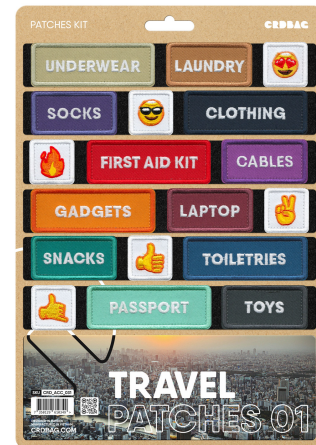

CRD_ACC_031

CRDBAG

Travel Patches 01

The Travel Patches 01 set includes 18 embroidered Velcro hook patches, thoughtfully designed to meet your travel needs.

With premium-quality embroidery and secure attachment, these patches make it easy to label, color-code, and organize your gear. Keep your travel essentials identifiable and accessible, saving time and ensuring a hassle-free experience on the go.

Compatible with the CRDPOUCH MKII, Fused Mini, Brick, and Y-Wrap, these patches are the perfect addition to your travel setup.

Patches Dimensions:

80 x 28 mm (3.15" x 1.10")

55 x 28 mm (2.17" x 1.10")

28 x 28 mm (1.10" x 1.10")

- Included Patches:
 - UNDERWEAR
 - LAUNDRY
 - SNOW BEAR ICON
 - SOCKS
 - BEACH ICON
 - CLOTHING
 - SPACE ICON
 - FIRST AID KIT
 - CABLES
 - GADGETS
 - LAPTOP
 - FIRE ICON
 - SNACKS
 - CITY ICON
 - TOILETRIES
 - MOUNTAIN ICON
 - PASSPORT
 - TOYS