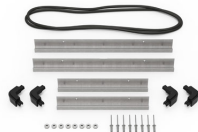

MATERIALS

Body	Injection Molded HPX™ high performance resin
Latch	Valox - Polybutylene Terephthalate (PBT)
Latch (Alt)	Xenoy - Polyester/Polycarbonate blend
O-Ring	EPDM
Pins	Stainless Steel
Pins (Alt)	Aluminum
Foam	1.3/1.35 polyester
Purge Body	Valox - Polybutylene Terephthalate (PBT)
Purge Body (Alt)	Xenoy - Polyester/Polycarbonate blend
Purge Vent	Gortex membrane

CERTIFICATIONS

IP67

OTHER

Master Pack	4
Military	yes

ACCESSORIES

iM2300-LIDORG
Lid Organizer

iM2300-FOAM
4 pc. Replacement Foam Set

iM2300-DIV
Padded Divider Set

iM-STRAP-S-VER2
Padded Shoulder Strap

iM-LIDSTAY
Lid Stay

iM2300-M4-BEZEL-L
Lid Bezel Kit (Metric)

iM2300-MBEZ-B
Base Bezel Kit (Metric)

iM2300-TREK
TrekPak Case Divider Kit

1525TPDIV
Extra TrekPak Dividers