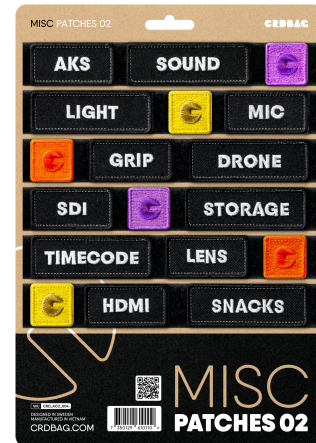

### CRDBAG

Misc Patches 02

The Misc Patches 02 are crafted for seamless identification and efficient organization of your equipment. Featuring professional-grade embroidery and secure attachment, these patches are a dependable tool for professionals who demand reliability and functionality.

This set includes a variety of labeled patches designed to streamline workflows through color-coding and clear labeling. Save time and maintain an organized setup, ensuring quick access to the gear you need.

Perfectly compatible with the CRDPOUCH MKII, Fused Mini, Brick, and Y-Wrap, these patches are an essential addition to your organizational system.

Please note: Patch labels are written in English

Patches Dimensions:

80 x 28 mm (3.15" x 1.10")

55 x 28 mm (2.17" x 1.10")

28 x 28 mm (1.10" x 1.10")

- Included Patches
  - AKS
  - SOUND
  - LIGHT
  - MIC
  - GRIP
  - DRONE
  - SDI
  - STORAGE
  - TIMECODE
  - LENS
  - HDMI
  - SNACKS
  - 3 x ORANGE ICON
  - 3 x YELLOW ICON
  - 3 x PURPLE ICON