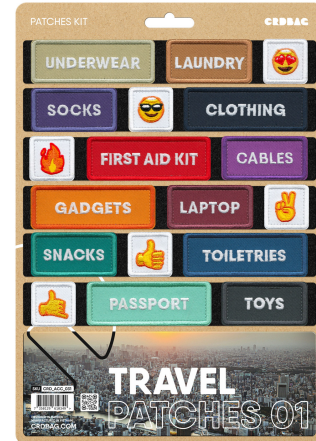

CRD_ACC_031

CRDBAG

Travel Patches 01

The Travel Patches 01 set includes 18 embroidered Velcro hook patches, thoughtfully designed to meet your travel needs.

With premium-quality embroidery and secure attachment, these patches make it easy to label, color-code, and organize your gear. Keep your travel essentials identifiable and accessible, saving time and ensuring a hassle-free experience on the go.

Compatible with the CRDPOUCH MKII, Fused Mini, Brick, and Y-Wrap, these patches are the perfect addition to your travel setup.

Patches Dimensions:

80 x 28 mm (3.15" x 1.10")

55 x 28 mm (2.17" x 1.10")

28 x 28 mm (1.10" x 1.10")

• Included Patches:

- UNDERWEAR
- LAUNDRY
- SNOW BEAR ICON
- SOCKS
- BEACH ICON
- CLOTHING
- SPACE ICON
- FIRST AID KIT
- CABLES
- GADGETS
- LAPTOP
- FIRE ICON
- SNACKS
- CITY ICON
- TOILETRIES
- MOUNTAIN ICON
- PASSPORT
- TOYS