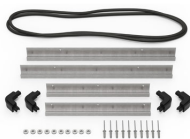

MATERIALS

Body	Injection Molded HPX™ high performance resin
Latch	Valox - Polybutylene Terephthalate (PBT)
Latch (Alt)	Xenoy - Polyester/Polycarbonate blend
O-Ring	EPDM
Pins	Stainless Steel
Pins (Alt)	Aluminum
Foam	1.3/1.35 polyester
Purge Body	Valox - Polybutylene Terephthalate (PBT)
Purge Body (Alt)	Xenoy - Polyester/Polycarbonate blend
Purge Vent	Gortex membrane

iM2400-DIV
Padded Divider Set

iM-STRAP-S-VER2
Padded Shoulder Strap

iM-LIDSTAY
Lid Stay

iM2400-TREK
TrekPak Case Divider Kit

1506TSA
TSA Lock

1500D
Desiccant Silica Gel

iM2400-M4-BEZEL-L
Lid Bezel Kit (Metric)