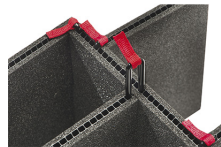

MATERIALS

Body	Injection Molded HPX™ high performance resin
Latch	Valox - Polybutylene Terephthalate (PBT)
Latch (Alt)	Xenoy - Polyester/Polycarbonate blend
O-Ring	EPDM
Pins	Stainless Steel
Pins (Alt)	Aluminum
Foam	1.3/1.35 polyester
Purge Body	Valox - Polybutylene Terephthalate (PBT)
Purge Body (Alt)	Xenoy - Polyester/Polycarbonate blend
Purge Vent	Gortex membrane

CERTIFICATIONS

IP67

OTHER

Master Pack	3
Military	yes

ACCESSORIES

iM24XX-PHOTAPALLET
Photography Pallet

iM24XX-LIDORG
Lid Organizer

iM2400-FOAM
4 pc. Replacement Foam Set

iM2400-DIV
Padded Divider Set

iM-STRAP-S-VER2
Padded Shoulder Strap

iM-LIDSTAY
Lid Stay

iM2400-TREK
TrekPak Case Divider Kit

1506TSA
TSA Lock

1500D
Desiccant Silica Gel

iM2400-M4-BEZEL-L
Lid Bezel Kit (Metric)