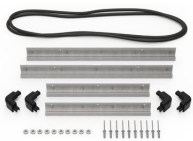

MATERIALS

Body	Injection Molded HPX™ high performance resin
Latch	Valox - Polybutylene Terephthalate (PBT)
Latch (Alt)	Xenoy - Polyester/Polycarbonate blend
O-Ring	EPDM
Pins	Stainless Steel
Pins (Alt)	Aluminum
Foam	1.3/1.35 polyester
Purge Body	Valox - Polybutylene Terephthalate (PBT)
Purge Body (Alt)	Xenoy - Polyester/Polycarbonate blend
Purge Vent	Gortex membrane

iM2400-DIV
Padded Divider Set

iM-STRAP-S-VER2
Padded Shoulder Strap

iM-LIDSTAY
Lid Stay

iM2400-TREK
TrekPak Case Divider Kit

1506TSA
TSA Lock

1500D
Desiccant Silica Gel

iM2400-M4-BEZEL-L
Lid Bezel Kit (Metric)