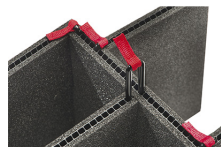

MATERIALS

Body	Injection Molded HPX™ high performance resin
Latch	Valox - Polybutylene Terephthalate (PBT)
Latch (Alt)	Xenoy - Polyester/Polycarbonate blend
O-Ring	EPDM
Pins	Stainless Steel
Pins (Alt)	Aluminum
Foam	1.3/1.35 polyester
Purge Body	Valox - Polybutylene Terephthalate (PBT)
Purge Body (Alt)	Xenoy - Polyester/Polycarbonate blend
Purge Vent	Gortex membrane

CERTIFICATIONS

IP67

OTHER

Master Pack	3
Military	yes

ACCESSORIES

iM24XX-PHOTOPALLET
Photography Pallet

iM24XX-LIDORG
Lid Organizer

iM2400-FOAM
4 pc. Replacement Foam Set

iM2400-DIV
Padded Divider Set

iM-STRAP-S-VER2
Padded Shoulder Strap

iM-LIDSTAY
Lid Stay

iM2400-TREK
TrekPak Case Divider Kit

1506TSA
TSA Lock

1500D
Desiccant Silica Gel

iM2400-M4-BEZEL-L
Lid Bezel Kit (Metric)