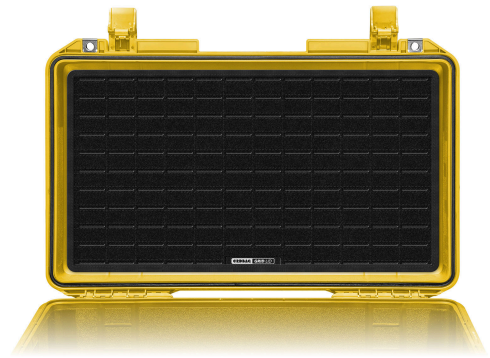

### CRDBAG

Grid-Lid Carry-On

Maximize the functionality of your carry-on hard case with the CRDBAG GRID-LID, a modular and adaptable lid organizer designed for professionals. By utilizing the unused lid space, the GRID-LID transforms your case into an efficient and customizable storage solution.

Featuring a laser-cut MOLLE pattern in durable nylon loop material, the GRID-LID is compatible with both MOLLE and Hook and Loop systems, allowing you to build, expand, and reconfigure your setup effortlessly. Designed to integrate seamlessly with CRDPOUCH MKII and Fused Mini, it provides unmatched versatility. With the addition of Maglock MOLLE, you can quickly attach and detach pouches, making it easier than ever to organize your gear.

Compatible with:

Peli 1750

Peli 1755

Peli VAULT V800

Specifications:

Dimensions: 560 x 340 x 30 mm (22.05" x 13.39" x 1.18")

Weight: 705 g (1.55 lbs)

Attachment: Hook and Loop with 3M adhesive backing

- Seamless Integration: Compatible with MOLLE/PALS system.
- Laser-Cut MOLLE Pattern: Robust nylon loop material for flexibility.
- Versatile Customization: Attach, secure, and organize gear precisely.
- Effortless Adjustments: Easy reconfiguration with nylon loop material.
- Perfect Compatibility: Ideal for CRDPOUCH MKII Small, CRDBAG, Fused Mini, and various hook and loop items.
- Quick Access: Keep essential gear accessible in the lid.
- Durable Design: Withstands bumps, knocks, and adverse conditions.