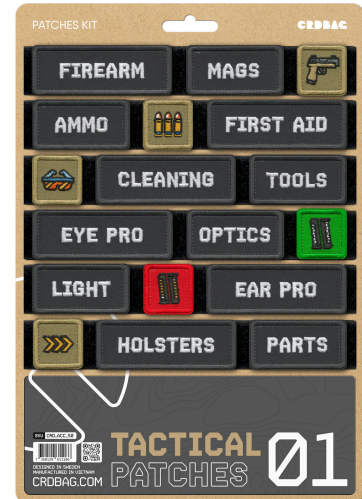

### CRDBAG

Tactical Pouches 01

Tactical Patches 01 are built to streamline gear identification and improve organization in the field. Made with professional-grade embroidery and a secure hook-and-loop backing, these patches are reliable even in tough environments.

Each patch features clear labeling and color-coded designs, helping you keep gear organized and easy to find. Whether you're on an outdoor expedition, a hunting trip, or in a tactical setting, these patches support efficient, hassle-free workflows.

Designed to work with the CRDPOUCH MKII, Fused Mini, Brick, and Y-Wrap, Tactical Patches 01 are a practical addition to any organized setup.

Dimensions:

80 x 28 mm (3.15" x 1.10")

55 x 28 mm (2.17" x 1.10")

28 x 28 mm (1.10" x 1.10")

- Included patches:
  - FIREARM
  - MAGS
  - GUN ICON
  - AMMO
  - AMMO ICON
  - FIRST AID
  - GLASSED ICON
  - CLEANING
  - TOOLS
  - EYE PRO
  - OPTICS
  - AMMO GREEN ICON
  - LIGHT
  - AMMO RED ICON
  - EAR PRO
  - ARROW ICON
  - HOLSTERS
  - PARTS