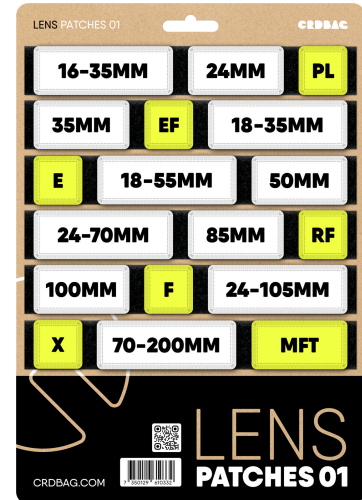

CRD_ACC_030

CRDBAG

Patch Lenses 01

A set of 18 lens-focused Velcro hook patches, thoughtfully crafted for use with the CRDPOUCH MKII, Fused Mini, Brick, and Y-Wrap, ensuring seamless compatibility with your gear.

11 x Embroidered Lens Patches 7 x Yellow Mount Patches The Lens Patches 01 are designed to make lens identification and organization effortless. Featuring premium-quality embroidery and a secure attachment system, these patches are a dependable tool for photographers and videographers who demand precision and efficiency.

Labeled for various lens types, these patches streamline your workflow, saving valuable time and ensuring your setup remains well-organized and professional, whether in the studio or on location. Compatible with our full range of modular storage solutions, they are the perfect addition to your kit.

- Professional-grade embroidery
- Secure Velcro attachment
- Clear labeling and color-coding
- Variety of labeled patches
- Quick gear access
- Compatible with CRDPOUCH MKII, Fused Mini, Brick, and Y-Wrap
- Durable design
- Workflow efficiency

DIMENSIONS

MATERIALS

COLOURS

Peli

c/ Provença, 388, Planta 7 • Barcelona, Spain 08025 • Phone: +34 934 674 999

info@peli.com • www.peli.com

Document created on 04-14-26