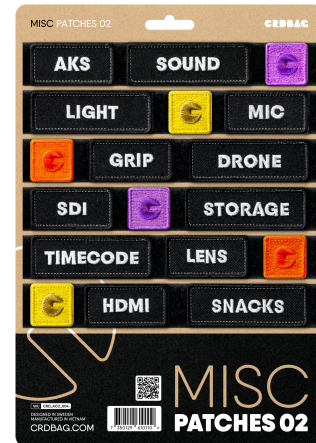

CRD_ACC_004

CRDBAG

Misc Patches 02

The Misc Patches 02 are crafted for seamless identification and efficient organization of your equipment. Featuring professional-grade embroidery and secure attachment, these patches are a dependable tool for professionals who demand reliability and functionality.

This set includes a variety of labeled patches designed to streamline workflows through color-coding and clear labeling. Save time and maintain an organized setup, ensuring quick access to the gear you need.

Perfectly compatible with the CRDPOUCH MKII, Fused Mini, Brick, and Y-Wrap, these patches are an essential addition to your organizational system.

Please note: Patch labels are written in English

Patches Dimensions:

80 x 28 mm (3.15" x 1.10")

55 x 28 mm (2.17" x 1.10")

28 x 28 mm (1.10" x 1.10")

- Included Patches
 - AKS
 - SOUND
 - LIGHT
 - MIC
 - GRIP
 - DRONE
 - SDI
 - STORAGE
 - TIMECODE
 - LENS
 - HDMI
 - SNACKS
 - 3 x ORANGE ICON
 - 3 x YELLOW ICON
 - 3 x PURPLE ICON