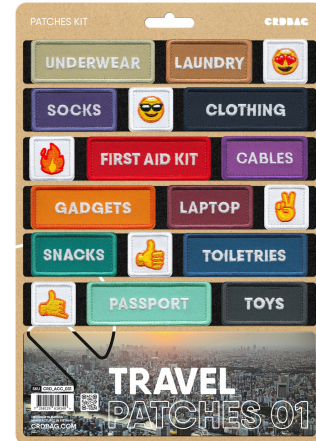

## CRDBAG

Travel Patches 01

The Travel Patches 01 set includes 18 embroidered Velcro hook patches, thoughtfully designed to meet your travel needs.

With premium-quality embroidery and secure attachment, these patches make it easy to label, color-code, and organize your gear. Keep your travel essentials identifiable and accessible, saving time and ensuring a hassle-free experience on the go.

Compatible with the CRDPOUCH MKII, Fused Mini, Brick, and Y-Wrap, these patches are the perfect addition to your travel setup.

Patches Dimensions:

80 x 28 mm (3.15" x 1.10")

55 x 28 mm (2.17" x 1.10")

28 x 28 mm (1.10" x 1.10")

- Included Patches:
  - UNDERWEAR
  - LAUNDRY
  - SNOW BEAR ICON
  - SOCKS
  - BEACH ICON
  - CLOTHING
  - SPACE ICON
  - FIRST AID KIT
  - CABLES
  - GADGETS
  - LAPTOP
  - FIRE ICON
  - SNACKS
  - CITY ICON
  - TOILETRIES
  - MOUNTAIN ICON
  - PASSPORT
  - TOYS