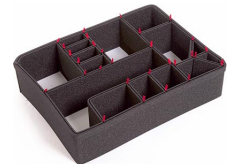

1600EUTP
TrekPak Case Divider Kit