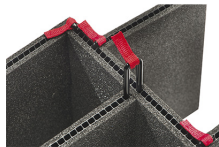

MATERIALS

Body	Injection Molded HPX™ high performance resin
Latch	Valox - Polybutylene Terephthalate (PBT)
Latch (Alt)	Xenoy - Polyester/Polycarbonate blend
O-Ring	EPDM
Pins	Stainless Steel
Pins (Alt)	Aluminum
Foam	1.3/1.35 polyester
Purge Body	Valox - Polybutylene Terephthalate (PBT)
Purge Body (Alt)	Xenoy - Polyester/Polycarbonate blend
Purge Vent	Gortex membrane

CERTIFICATIONS

IP67

OTHER

Master Pack	3
Military	yes

ACCESSORIES

iM24XX-PHOTAPALLET
Photography Pallet

iM24XX-LIDORG
Lid Organizer

iM2400-FOAM
4 pc. Replacement Foam Set

iM2400-DIV
Padded Divider Set

iM-STRAP-S-VER2
Padded Shoulder Strap

iM-LIDSTAY
Lid Stay

iM2400-TREK
TrekPak Case Divider Kit

1506TSA
TSA Lock

1500D
Desiccant Silica Gel

iM2400-M4-BEZEL-L
Lid Bezel Kit (Metric)