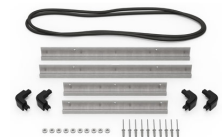

MATERIALS

Body	Injection Molded HPX™ high performance resin
Latch	Valox - Polybutylene Terephthalate (PBT)
Latch (Alt)	Xenoy - Polyester/Polycarbonate blend
O-Ring	EPDM
Pins	Stainless Steel
Pins (Alt)	Aluminum
Foam	1.3/1.35 polyester
Purge Body	Valox - Polybutylene Terephthalate (PBT)
Purge Body (Alt)	Xenoy - Polyester/Polycarbonate blend
Purge Vent	Gortex membrane

iM-LIDSTAY
Lid Stay

iM24XX-LIDORG
Lid Organizer

iM2450-TREK
TrekPak Case Divider Kit

1506TSA
TSA Lock

1500D
Desiccant Silica Gel

iM2450-M4-BEZEL-L
Lid Bezel Kit (Metric)

iM2450-MBEZ-B
Base Bezel Kit (Metric)