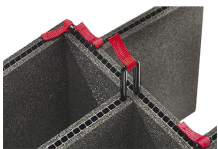

MATERIALS

Body	Injection Molded HPX™ high performance resin
Latch	Valox - Polybutylene Terephthalate (PBT)
Latch (Alt)	Xenoy - Polyester/Polycarbonate blend
O-Ring	EPDM
Pins	Stainless Steel
Pins (Alt)	Aluminum
Foam	1.3/1.35 polyester
Purge Body	Valox - Polybutylene Terephthalate (PBT)
Purge Body (Alt)	Xenoy - Polyester/Polycarbonate blend
Purge Vent	Gortex membrane

CERTIFICATIONS

IP67

OTHER

Master Pack	3
Military	yes

ACCESSORIES

iM24XX-PHOTAPALLET
Photography Pallet

iM2450-FOAM
5 pc. Replacement Foam Set

iM-STRAP-S-VER2
Padded Shoulder Strap

iM-LIDSTAY
Lid Stay

iM24XX-LIDORG
Lid Organizer

iM2450-TREK
TrekPak Case Divider Kit

1506TSA
TSA Lock

1500D
Desiccant Silica Gel

iM2450-M4-BEZEL-L
Lid Bezel Kit (Metric)

iM2450-MBEZ-B
Base Bezel Kit (Metric)