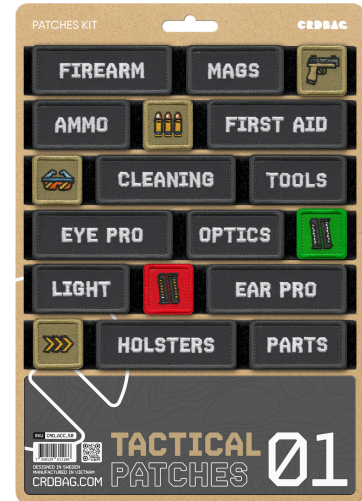

## CRDBAG

Tactical Pouches 01

Tactical Patches 01 are built to streamline gear identification and improve organization in the field. Made with professional-grade embroidery and a secure hook-and-loop backing, these patches are reliable even in tough environments.

Each patch features clear labeling and color-coded designs, helping you keep gear organized and easy to find. Whether you're on an outdoor expedition, a hunting trip, or in a tactical setting, these patches support efficient, hassle-free workflows.

Designed to work with the CRDPOUCH MKII, Fused Mini, Brick, and Y-Wrap, Tactical Patches 01 are a practical addition to any organized setup.

Dimensions:

80 x 28 mm (3.15" x 1.10")

55 x 28 mm (2.17" x 1.10")

28 x 28 mm (1.10" x 1.10")

- Included patches:
  - FIREARM
  - MAGS
  - GUN ICON
  - AMMO
  - AMMO ICON
  - FIRST AID
  - GLASSED ICON
  - CLEANING
  - TOOLS
  - EYE PRO
  - OPTICS
  - AMMO GREEN ICON
  - LIGHT
  - AMMO RED ICON
  - EAR PRO
  - ARROW ICON
  - HOLSTERS
  - PARTS