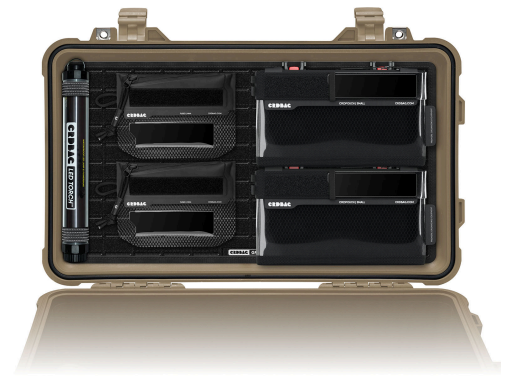

## CRDBAG

Grid-Lid Carry-On Bundle

Maximize the potential of your carry-on hard case with the Grid-Lid Bundle 01, the ultimate lid organizer designed for professionals. By utilizing the often-overlooked lid space, this bundle transforms your case into an efficient, modular storage solution that adapts to your needs.

This open-standard lid organizer is future-proof, allowing you to invest in a customizable system without locking yourself into proprietary limitations. Ideal for professionals in film, photography, and technical fields, the Grid-Lid Bundle 01 ensures your gear stays organized, accessible, and secure.

Designed for:

Peli: 1510 Protector , 1535 Air, Vault V525

Compatible with:

Peli: 1750 Protector Long Case, 1755 Air, Vault V800

What's Included

- 2 x CRDBAG Fused Mini
- 2 x CRDPOUCH Organizer Bag Small
- 2 x Maglock MOLLE 2-Pack
- 1 x Grid-Lid Carry-On
- 1 x LED Torch
- 1 x Grid-Lid Light Lock

Invest in the Hard Case Lid Organizer Bundle for a smarter, more adaptable way to manage your gear. Revolutionize your storage while keeping your setup ready for anything.

- Compatible with popular carry-on hard cases
- GRID-LID base with MOLLE and Hook and Loop compatibility
- CRDPOUCH MKII and Fused Mini integration
- Maglock MOLLE for fast attachment/detachment
- Open-standard system for modular expansion
- Includes LED Torch with Light Lock for visibility