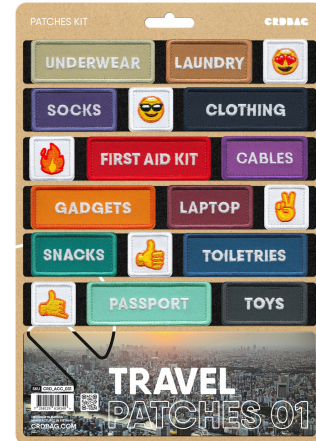

CRD_ACC_031

CRDBAG

Travel Patches 01

The Travel Patches 01 set includes 18 embroidered Velcro hook patches, thoughtfully designed to meet your travel needs.

With premium-quality embroidery and secure attachment, these patches make it easy to label, color-code, and organize your gear. Keep your travel essentials identifiable and accessible, saving time and ensuring a hassle-free experience on the go.

Compatible with the CRDPOUCH MKII, Fused Mini, Brick, and Y-Wrap, these patches are the perfect addition to your travel setup.

Patches Dimensions:

80 x 28 mm (3.15" x 1.10")

55 x 28 mm (2.17" x 1.10")

28 x 28 mm (1.10" x 1.10")

- Included Patches:
 - UNDERWEAR
 - LAUNDRY
 - SNOW BEAR ICON
 - SOCKS
 - BEACH ICON
 - CLOTHING
 - SPACE ICON
 - FIRST AID KIT
 - CABLES
 - GADGETS
 - LAPTOP
 - FIRE ICON
 - SNACKS
 - CITY ICON
 - TOILETRIES
 - MOUNTAIN ICON
 - PASSPORT
 - TOYS