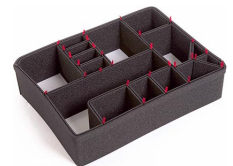

1600EUTP
TrekPak Case Divider Kit