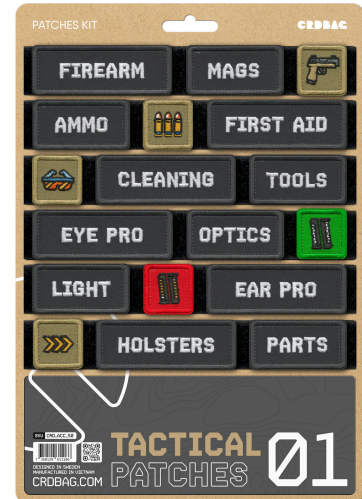

CRD_ACC_050

CRDBAG

Tactical Pouches 01

Tactical Patches 01 are built to streamline gear identification and improve organization in the field. Made with professional-grade embroidery and a secure hook-and-loop backing, these patches are reliable even in tough environments.

Each patch features clear labeling and color-coded designs, helping you keep gear organized and easy to find. Whether you're on an outdoor expedition, a hunting trip, or in a tactical setting, these patches support efficient, hassle-free workflows.

Designed to work with the CRDPOUCH MKII, Fused Mini, Brick, and Y-Wrap, Tactical Patches 01 are a practical addition to any organized setup.

Dimensions:

80 x 28 mm (3.15" x 1.10")

55 x 28 mm (2.17" x 1.10")

28 x 28 mm (1.10" x 1.10")

- Included patches:
 - FIREARM
 - MAGS
 - GUN ICON
 - AMMO
 - AMMO ICON
 - FIRST AID
 - GLASSED ICON
 - CLEANING
 - TOOLS
 - EYE PRO
 - OPTICS
 - AMMO GREEN ICON
 - LIGHT
 - AMMO RED ICON
 - EAR PRO
 - ARROW ICON
 - HOLSTERS
 - PARTS