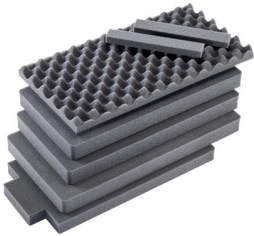

---

**Weight With Foam** 11.20 lbs (5.08 kg)  
**Weight Empty** 9.75 lbs (4.42 kg)  
**Buoyancy** 84.95 lbs (38.53 kg)

**TEMPERATURE**

---

**Minimum Temperature** 0°F (-17.8 °C)  
**Maximum Temperature** 140°F (60 °C)

**ACCESSORIES**

---

**1556AirFS**  
7 pc. Replacement Foam Set

**1506TSA**  
TSA Lock

**RucPac-Pro-1**  
RucPac Pro Hardcase Backpack  
Conversion

**AIRHANDL**  
EZ-Pull Multi-Stage Air Handle

---

**Peli**