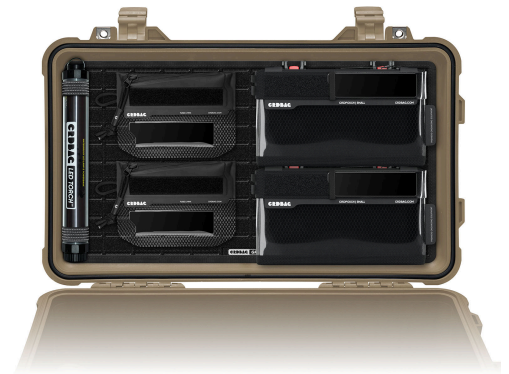

CRD_BUN_062

CRDBAG

Grid-Lid Carry-On Bundle

Maximize the potential of your carry-on hard case with the Grid-Lid Bundle 01, the ultimate lid organizer designed for professionals. By utilizing the often-overlooked lid space, this bundle transforms your case into an efficient, modular storage solution that adapts to your needs.

This open-standard lid organizer is future-proof, allowing you to invest in a customizable system without locking yourself into proprietary limitations. Ideal for professionals in film, photography, and technical fields, the Grid-Lid Bundle 01 ensures your gear stays organized, accessible, and secure.

Designed for:

Peli: 1510 Protector , 1535 Air, Vault V525

Compatible with:

Peli: 1750 Protector Long Case, 1755 Air, Vault V800

What's Included

- 2 x CRDBAG Fused Mini
- 2 x CRDPOUCH Organizer Bag Small
- 2 x Maglock MOLLE 2-Pack
- 1 x Grid-Lid Carry-On
- 1 x LED Torch
- 1 x Grid-Lid Light Lock

Invest in the Hard Case Lid Organizer Bundle for a smarter, more adaptable way to manage your gear. Revolutionize your storage while keeping your setup ready for anything.

- Compatible with popular carry-on hard cases
- GRID-LID base with MOLLE and Hook and Loop compatibility
- CRDPOUCH MKII and Fused Mini integration
- Maglock MOLLE for fast attachment/detachment
- Open-standard system for modular expansion
- Includes LED Torch with Light Lock for visibility