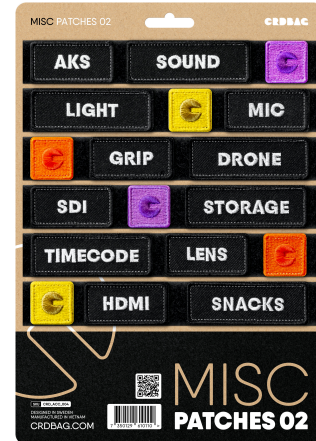

### CRDBAG

Misc Patches 02

The Misc Patches 02 are crafted for seamless identification and efficient organization of your equipment. Featuring professional-grade embroidery and secure attachment, these patches are a dependable tool for professionals who demand reliability and functionality.

This set includes a variety of labeled patches designed to streamline workflows through color-coding and clear labeling. Save time and maintain an organized setup, ensuring quick access to the gear you need.

Perfectly compatible with the CRDPOUCH MKII, Fused Mini, Brick, and Y-Wrap, these patches are an essential addition to your organizational system.

Please note: Patch labels are written in English

Patches Dimensions:

80 x 28 mm (3.15" x 1.10")

55 x 28 mm (2.17" x 1.10")

28 x 28 mm (1.10" x 1.10")

- Included Patches
  - AKS
  - SOUND
  - LIGHT
  - MIC
  - GRIP
  - DRONE
  - SDI
  - STORAGE
  - TIMECODE
  - LENS
  - HDMI
  - SNACKS
  - 3 x ORANGE ICON
  - 3 x YELLOW ICON
  - 3 x PURPLE ICON