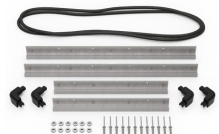

iM2600-MBEZ-B
Base Bezel Kit (Metric)