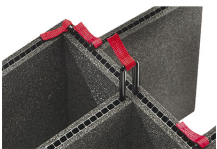

MATERIALS

Body	Injection Molded HPX™ high performance resin
Latch	Valox - Polybutylene Terephthalate (PBT)
Latch (Alt)	Xenoy - Polyester/Polycarbonate blend
O-Ring	EPDM
Pins	Stainless Steel
Pins (Alt)	Aluminum
Foam	1.3/1.35 polyester
Purge Body	Valox - Polybutylene Terephthalate (PBT)
Purge Body (Alt)	Xenoy - Polyester/Polycarbonate blend
Purge Vent	Gortex membrane

CERTIFICATIONS

IP67

OTHER

Master Pack	1
Military	yes

ACCESSORIES

iM26XX-LIDORG
Lid Organizer

iM2620-FOAM
6 pc. Replacement Foam Set

iM-STRAP-S-VER2
Padded Shoulder Strap

iM-LIDSTAY
Lid Stay

iM26XX-UTILITYORG
Utility Organizer

iM2620-TREK
TrekPak Case Divider Kit

iM2620TPDIV
Extra TrekPak Dividers

1506TSA
TSA Lock

1500D
Desiccant Silica Gel

iM2620-M4-BEZEL-L
Lid Bezel Kit (Metric)