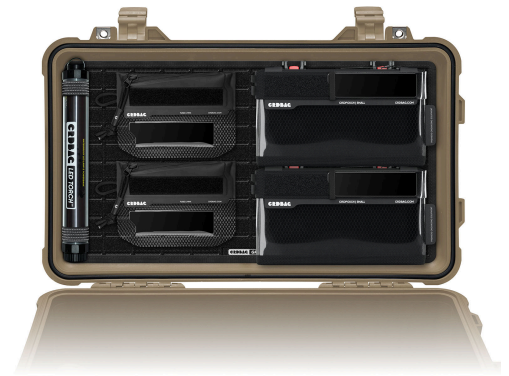

CRD_BUN_062

CRDBAG

Grid-Lid Carry-On Bundle

Maximize the potential of your carry-on hard case with the Grid-Lid Bundle 01, the ultimate lid organizer designed for professionals. By utilizing the often-overlooked lid space, this bundle transforms your case into an efficient, modular storage solution that adapts to your needs.

This open-standard lid organizer is future-proof, allowing you to invest in a customizable system without locking yourself into proprietary limitations. Ideal for professionals in film, photography, and technical fields, the Grid-Lid Bundle 01 ensures your gear stays organized, accessible, and secure.

Designed for:

Peli: 1510 Protector , 1535 Air, Vault V525

Compatible with:

Peli: 1750 Protector Long Case, 1755 Air, Vault V800

What's Included

- 2 x CRDBAG Fused Mini
- 2 x CRDPOUCH Organizer Bag Small
- 2 x Maglock MOLLE 2-Pack
- 1 x Grid-Lid Carry-On
- 1 x LED Torch
- 1 x Grid-Lid Light Lock

Invest in the Hard Case Lid Organizer Bundle for a smarter, more adaptable way to manage your gear. Revolutionize your storage while keeping your setup ready for anything.

- Compatible with popular carry-on hard cases
- GRID-LID base with MOLLE and Hook and Loop compatibility
- CRDPOUCH MKII and Fused Mini integration
- Maglock MOLLE for fast attachment/detachment
- Open-standard system for modular expansion
- Includes LED Torch with Light Lock for visibility