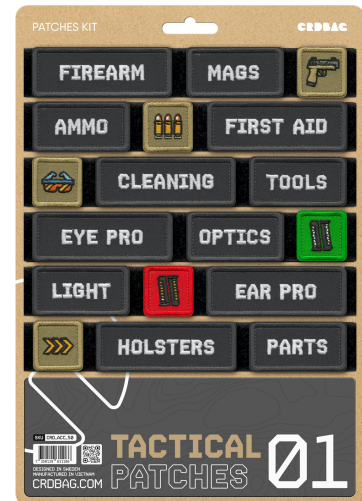

CRD_ACC_050

CRDBAG

Tactical Pouches 01

Tactical Patches 01 are built to streamline gear identification and improve organization in the field. Made with professional-grade embroidery and a secure hook-and-loop backing, these patches are reliable even in tough environments.

Each patch features clear labeling and color-coded designs, helping you keep gear organized and easy to find. Whether you're on an outdoor expedition, a hunting trip, or in a tactical setting, these patches support efficient, hassle-free workflows.

Designed to work with the CRDPOUCH MKII, Fused Mini, Brick, and Y-Wrap, Tactical Patches 01 are a practical addition to any organized setup.

Dimensions:

80 x 28 mm (3.15" x 1.10")

55 x 28 mm (2.17" x 1.10")

28 x 28 mm (1.10" x 1.10")

- Included patches:
 - FIREARM
 - MAGS
 - GUN ICON
 - AMMO
 - AMMO ICON
 - FIRST AID
 - GLASSED ICON
 - CLEANING
 - TOOLS
 - EYE PRO
 - OPTICS
 - AMMO GREEN ICON
 - LIGHT
 - AMMO RED ICON
 - EAR PRO
 - ARROW ICON
 - HOLSTERS
 - PARTS