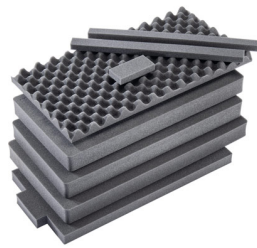

---

**Weight With Foam** 14.67 lbs (6.65 kg)  
**Weight Empty** 12.45 lbs (5.65 kg)  
**Buoyancy** 123.70 lbs (56.11 kg)

**TEMPERATURE**

---

**Minimum Temperature** 0°F (-17.8 °C)  
**Maximum Temperature** 140°F (60 °C)

**ACCESSORIES**

---

**1606AirFS**  
8 pc. Replacement Foam Set

**AIRHANDL**  
EZ-Pull Multi-Stage Air Handle

---

**Peli**

c/ Provença, 388, Planta 7 • Barcelona, Spain 08025 • Phone: +34 934 674 999  
[info@peli.com](mailto:info@peli.com) • [www.peli.com](http://www.peli.com)