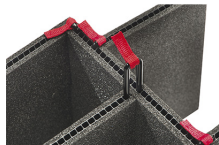

MATERIALS

Body	Injection Molded HPX™ high performance resin
Latch	Valox - Polybutylene Terephthalate (PBT)
Latch (Alt)	Xenoy - Polyester/Polycarbonate blend
O-Ring	EPDM
Pins	Stainless Steel
Pins (Alt)	Aluminum
Foam	1.3/1.35 polyester
Purge Body	Valox - Polybutylene Terephthalate (PBT)
Purge Body (Alt)	Xenoy - Polyester/Polycarbonate blend
Purge Vent	Gortex membrane

CERTIFICATIONS

IP67

OTHER

Master Pack	3
Military	yes

ACCESSORIES

iM24XX-PHOTAPALLET
Photography Pallet

iM24XX-LIDORG
Lid Organizer

iM2400-FOAM
4 pc. Replacement Foam Set

iM2400-DIV
Padded Divider Set

iM-STRAP-S-VER2
Padded Shoulder Strap

iM-LIDSTAY
Lid Stay

iM2400-TREK
TrekPak Case Divider Kit

1506TSA
TSA Lock

1500D
Desiccant Silica Gel

iM2400-M4-BEZEL-L
Lid Bezel Kit (Metric)