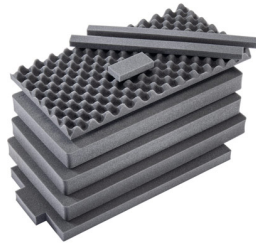

Purge Body ABS
Purge Vent Hi-Flow Gore-Tex 3 Micron Hydrophobic Non-Woven

COLOURS

■ Black

WEIGHT

Weight With Foam 14.67 lbs (6.7 kg)
Weight Empty 12.45 lbs (5.6 kg)
Buoyancy 123.70 lbs (56.1 kg)

TEMPERATURE

Minimum Temperature 0°F (-17.8 °C)
Maximum Temperature 140°F (60 °C)

ACCESSORIES

1606AirFS
8 pc. Replacement Foam Set

Peli

c/ Provença, 388, Planta 7 • Barcelona, Spain 08025 • Phone: +34 934 674 999
info@peli.com • www.peli.com

Document created on 10-25-25