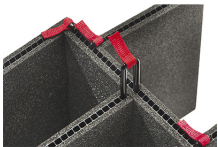

MATERIALS

Body	Injection Molded HPX™ high performance resin
Latch	Valox - Polybutylene Terephthalate (PBT)
Latch (Alt)	Xenoy - Polyester/Polycarbonate blend
O-Ring	EPDM
Pins	Stainless Steel
Pins (Alt)	Aluminum
Foam	1.3/1.35 polyester
Purge Body	Valox - Polybutylene Terephthalate (PBT)
Purge Body (Alt)	Xenoy - Polyester/Polycarbonate blend
Purge Vent	Gortex membrane

CERTIFICATIONS

IP67

OTHER

Master Pack	3
Military	yes

ACCESSORIES

iM24XX-PHOTAPALLET
Photography Pallet

iM2450-FOAM
5 pc. Replacement Foam Set

iM-STRAP-S-VER2
Padded Shoulder Strap

iM-LIDSTAY
Lid Stay

iM24XX-LIDORG
Lid Organizer

iM2450-TREK
TrekPak Case Divider Kit

1506TSA
TSA Lock

1500D
Desiccant Silica Gel

iM2450-M4-BEZEL-L
Lid Bezel Kit (Metric)

iM2450-MBEZ-B
Base Bezel Kit (Metric)